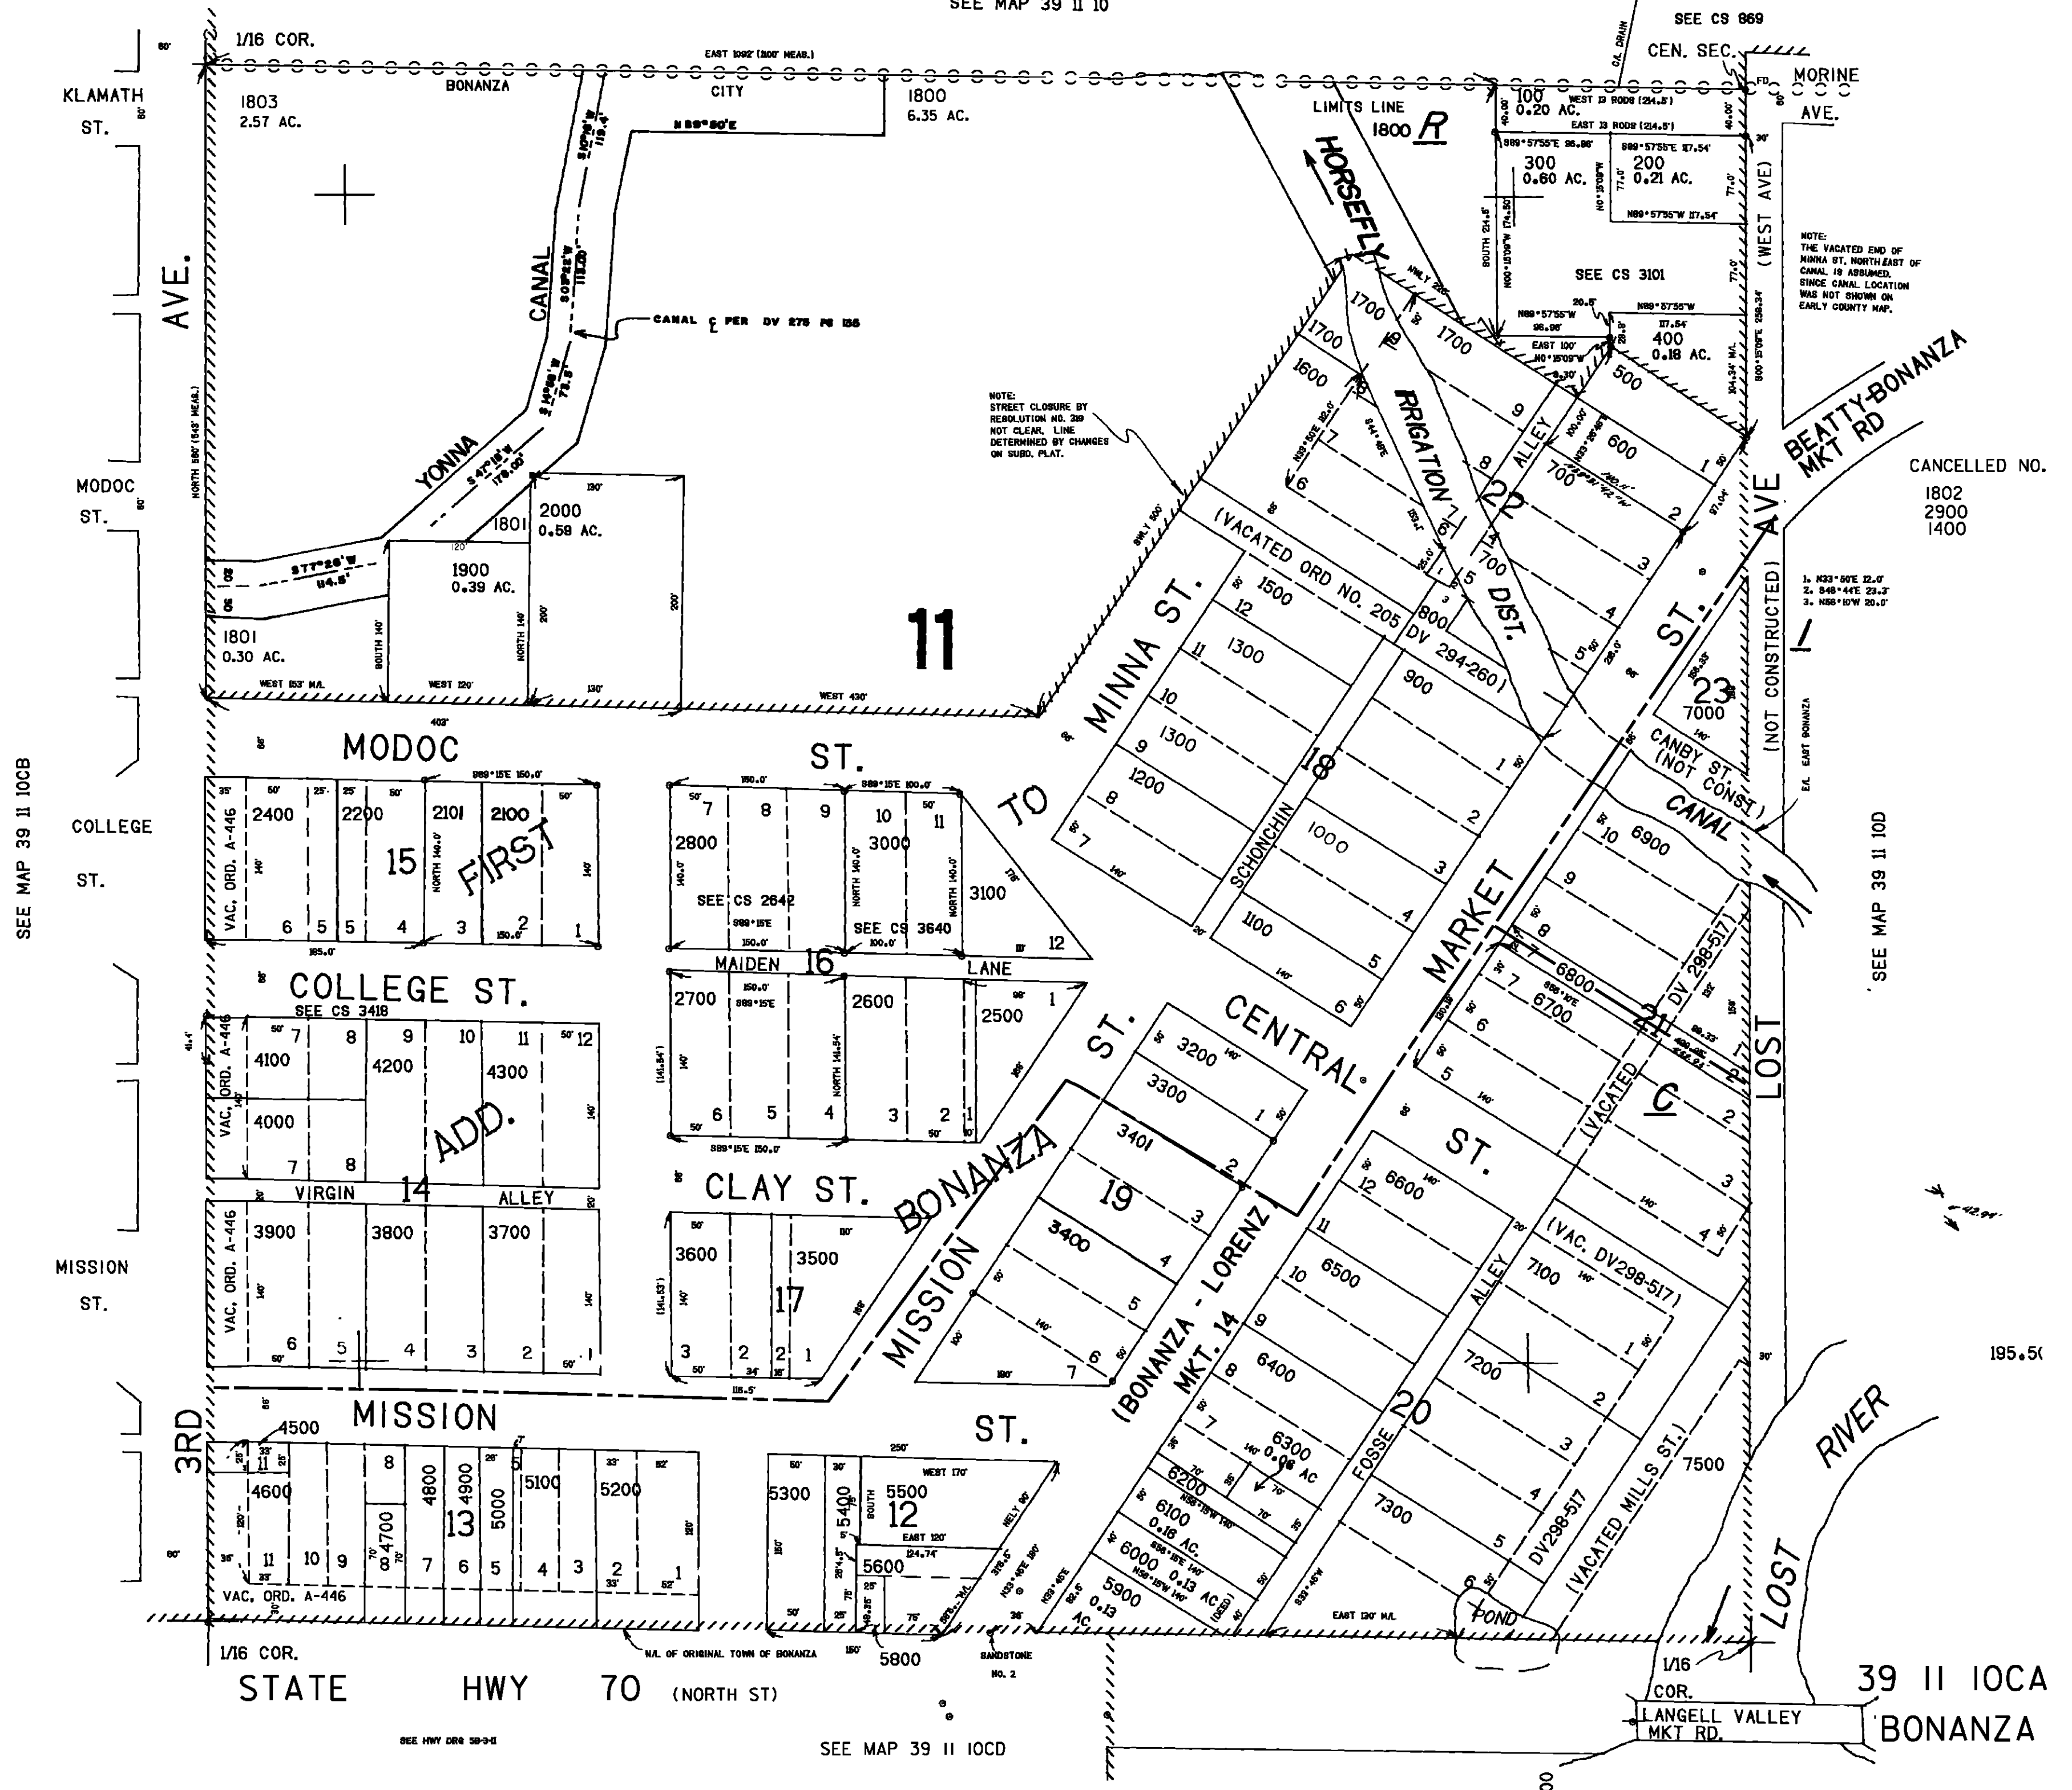

REVISED
1-27-11
THIS MAP WAS PREPARED FOR
ASSESSMENT PURPOSE ONLY

NE1/4 SW1/4 SEC. 10 T.39S. R.11E. W.M.
KLAMATH COUNTY

39 11 IOCA
BONANZA

1"=100'

SEE MAP 39 11 10

SEE MAP 39 11 10CB

SEE MAP 39 11 10D

195.51

SEE HWY DRG 59-91

SEE MAP 39 11 10CD